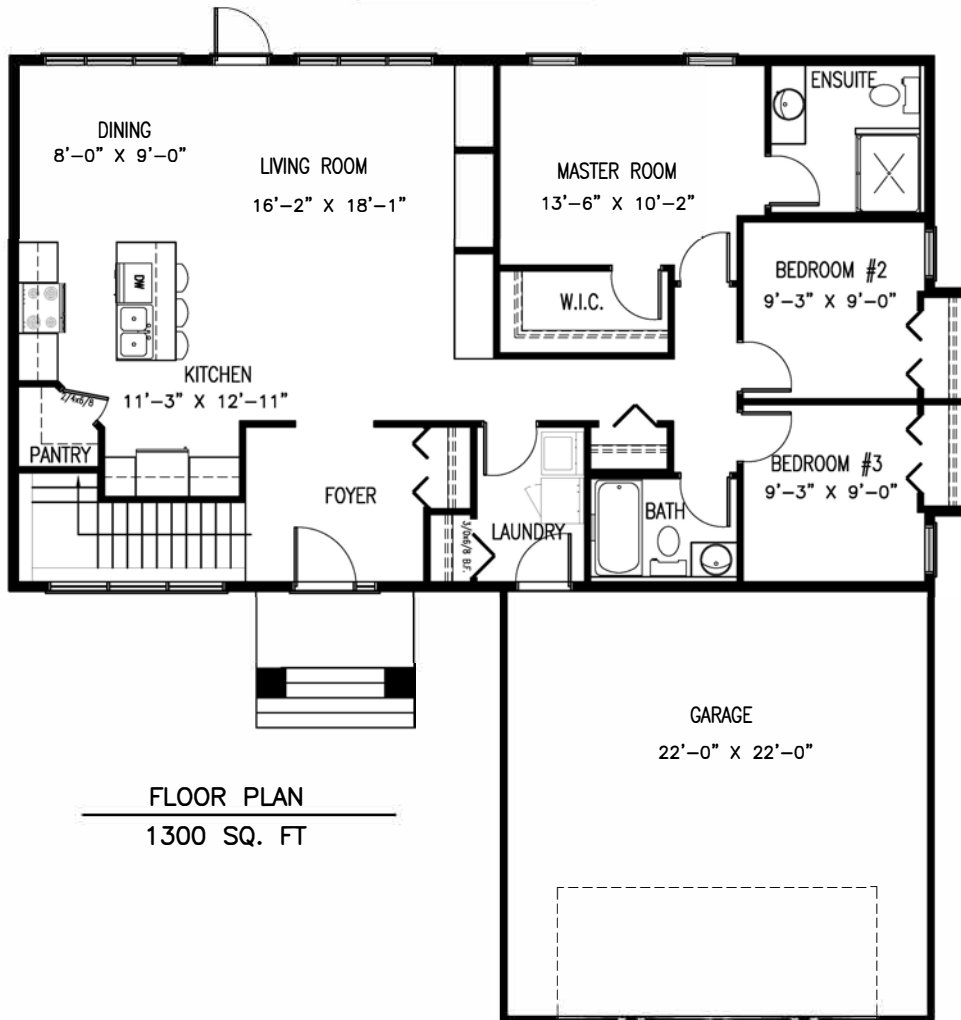

FRONT ELEVATION

FLOOR PLAN
1300 SQ. FT

STYLE: BUNGALOW
AREA: 1300 SQ. FT
OVERAIL SIZE: 47'-0" X 49'-2"
FEATURES:

- * 3 BEDROOMS
- * MASTER ENSUITE & WALK-IN CLOSET
- * 9' NOM. CEILING